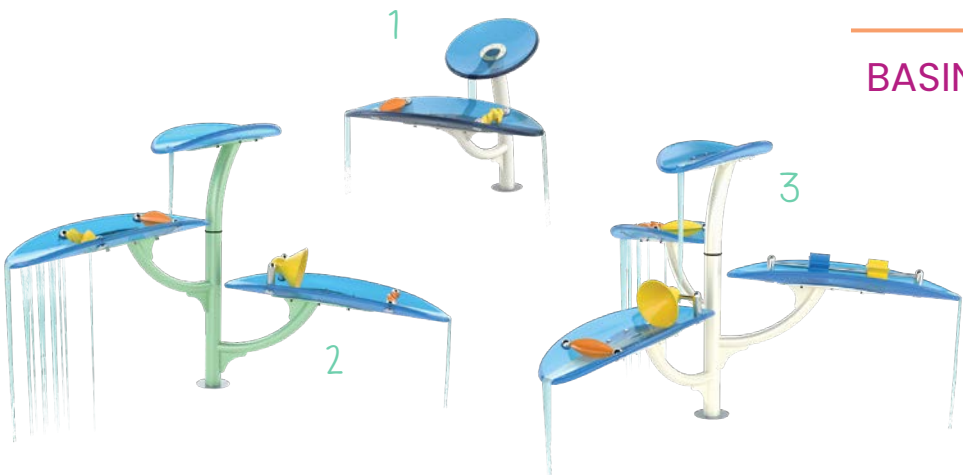

## EASY INSTALLATION

One connection point per feature reduces installation requirements and cost, and simplifies maintenance.

# FITS ANY SPACE

Five features that function independently, or together as an exciting attraction for small or large spaces.

BASIN

GULLY

# COMPATIBLE

Connects off the side of the Activity Tower for a fun cascading, interactive adventure.

CHUTE