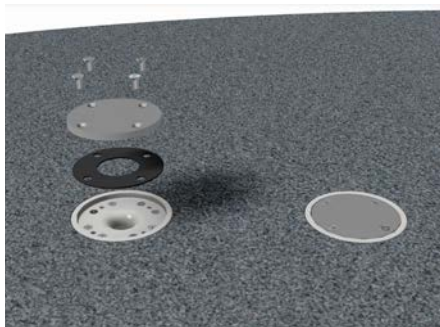

ANCHORING SYSTEM

playPHASE™ is the industry's only flush to grade, tamper resistant, removable aquatic play feature anchoring system.

Don't limit the possibilities of your next aquatic play project. Phase your installation, switch out spray features or plan for future expansions with **playPHASE™**, a flush-to-grade anchoring system exclusive to Waterplay®.

- ✓ Prepare your project site before the spray features arrive
- ✓ Sleek and seamless for a flawless play space
- ✓ Compatible with any Waterplay aquatic feature
- ✓ Flush-to-grade design safely conceals hardware
- ✓ Simplified installation for a perfect concrete pour every time
- ✓ No toe guards or dome covers required!
- ✓ playPHASE™ nozzle works with low, medium and high flow rates

CHOOSE A PLAYPHASE™
SETTING TO MEET PROJECT TIMELINES,
PLAN FOR FUTURE EXPANSIONS AND
EASILY RETROFIT OR UPDATE YOUR SPACE!

winter cap/
blank

performance spray
nozzle

freestanding
play feature

BELOW GRADE

playPHASE™
(threaded female coupler included)

Universal
footing

one **standardized footing** and water inlet let you anchor any play feature!

ACTIVITY TOWER MOUNTING SYSTEM

PLAYCONNECT™

The industry's first modular feature mounting system, playCONNECT™ was designed to grow with your play space, delivering the perfect solution at each stage.