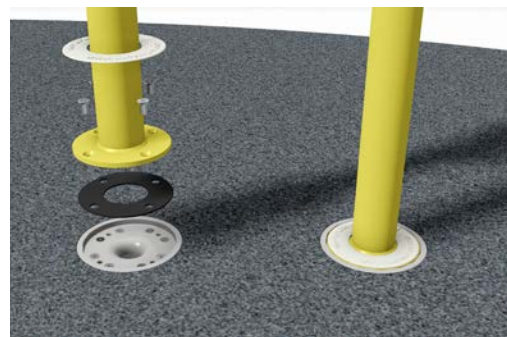

CHOOSE A PLAYPHASE™
SETTING TO MEET PROJECT TIMELINES,
PLAN FOR FUTURE EXPANSIONS AND
EASILY RETROFIT OR UPDATE YOUR SPACE!