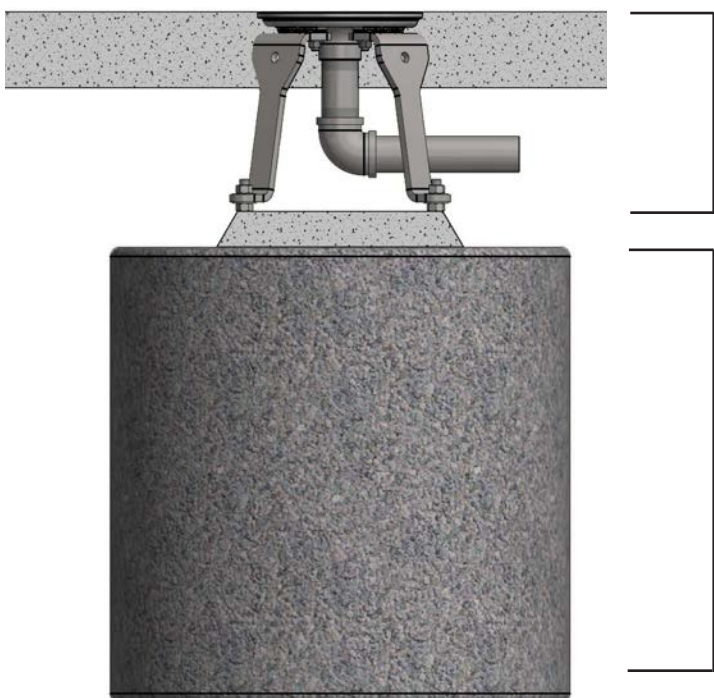

ANCHORING SYSTEM

playPHASE™ is the industry's only flush to grade, tamper resistant, removable aquatic play feature anchoring system.

Don't limit the possibilities of your next aquatic play project. Phase your installation, switch out spray features or plan for future expansions with **playPHASE™**, a flush-to-grade anchoring system exclusive to Waterplay®.

- ✓ Prepare your project site before the spray features arrive
- ✓ Sleek and seamless for a flawless play space
- ✓ Compatible with any Waterplay aquatic feature
- ✓ Flush-to-grade design safely conceals hardware
- ✓ Simplified installation for a perfect concrete pour every time
- ✓ No toe guards or dome covers required!
- ✓ playPHASE™ nozzle works with low, medium and high flow rates

CHOOSE A PLAYPHASE™
SETTING TO MEET PROJECT TIMELINES,
PLAN FOR FUTURE EXPANSIONS AND
EASILY RETROFIT OR UPDATE YOUR SPACE!

winter cap/
blank

performance spray
nozzle

freestanding
play feature

BELOW GRADE

playPHASE™
(threaded female coupler included)

Universal
footing

one **standardized footing** and water inlet let you anchor any play feature!

ACTIVITY TOWER MOUNTING SYSTEM

PLAYCONNECT™

The industry's first modular feature mounting system, playCONNECT™ was designed to grow with your play space, delivering the perfect solution at each stage.