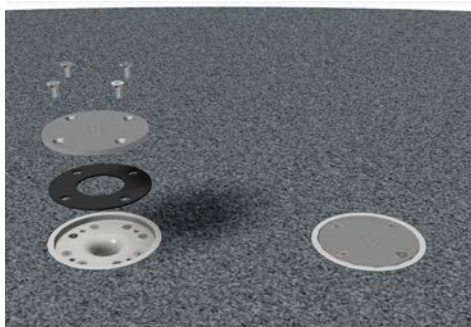

CHOOSE A PLAYPHASE™
SETTING TO MEET PROJECT TIMELINES,
PLAN FOR FUTURE EXPANSIONS AND
EASILY RETROFIT OR UPDATE YOUR SPACE!