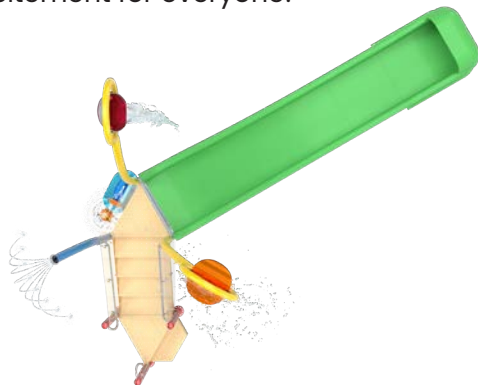

AT03-CLASSIC

AT03-01

SEE SPECIFICATION SHEET FOR PRODUCT DATA.

✓ Interactive, easy-to-reach play elements and exciting water effects both on and off the structure create exciting adventures for waterplayers of all ages.

CATEGORY: Activity Towers

PLAY OPPORTUNITIES:

Get ready for nonstop fun with the AT03! This compact Activity Tower packs a punch, featuring a big splash on one side, soft sprays on the other, engaging ground-level activities, and a double-wide water slide. Its 4' (1.2m) deck height makes it the perfect addition to any project, ensuring excitement for everyone!

SLIDES **1**

WATER FEATURES **4**

LENGTH/WIDTH	27'6" x 12' (8.4m x 3.7m)
TOTAL HEIGHT	14'8" (4.5m)
TOP DECK HEIGHT	4' (1.2m)

INSTALLATION

ZERO-DEPTH, WADING POOL & SLOPED SURFACES

PLAYCONNECT™

DETACHABLE PLAY FEATURE MOUNTING SYSTEM