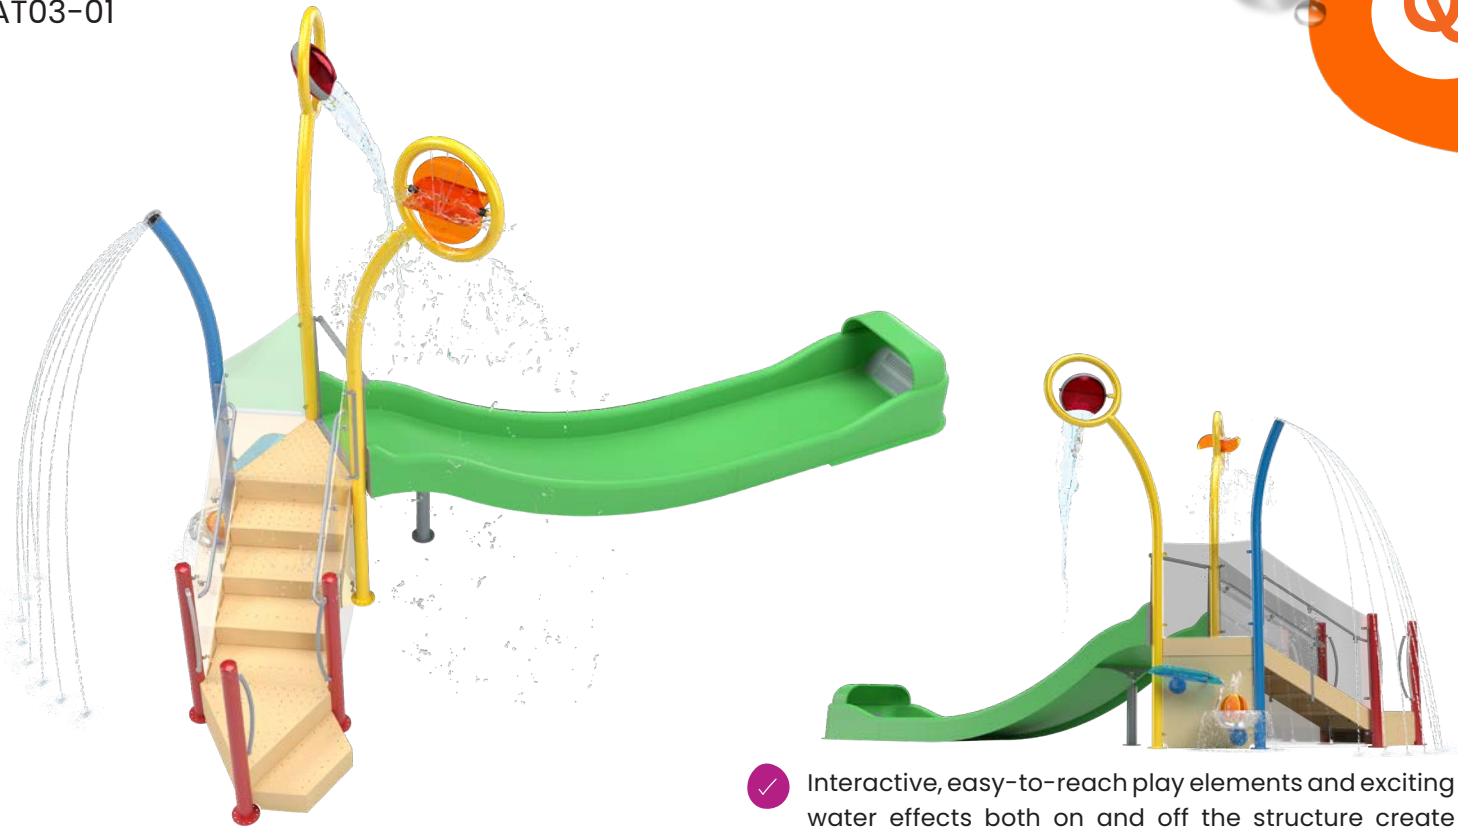

AT03-CLASSIC

AT03-01

SEE SPECIFICATION SHEET FOR PRODUCT DATA.

✓ Interactive, easy-to-reach play elements and exciting water effects both on and off the structure create exciting adventures for waterplayers of all ages.

CATEGORY: Activity Towers

PLAY OPPORTUNITIES:

Get ready for nonstop fun with the AT03! This compact Activity Tower packs a punch, featuring a big splash on one side, soft sprays on the other, engaging ground-level activities, and a double-wide water slide. Its 4' (1.2m) deck height makes it the perfect addition to any project, ensuring excitement for everyone!

SLIDES **1**

WATER FEATURES **4**

LENGTH/WIDTH	27'6" x 12' (8.4m x 3.7m)
TOTAL HEIGHT	14'8" (4.5m)
TOP DECK HEIGHT	4' (1.2m)

INSTALLATION

ZERO-DEPTH, WADING POOL & SLOPED SURFACES

PLAYCONNECT™

DETACHABLE PLAY FEATURE MOUNTING SYSTEM