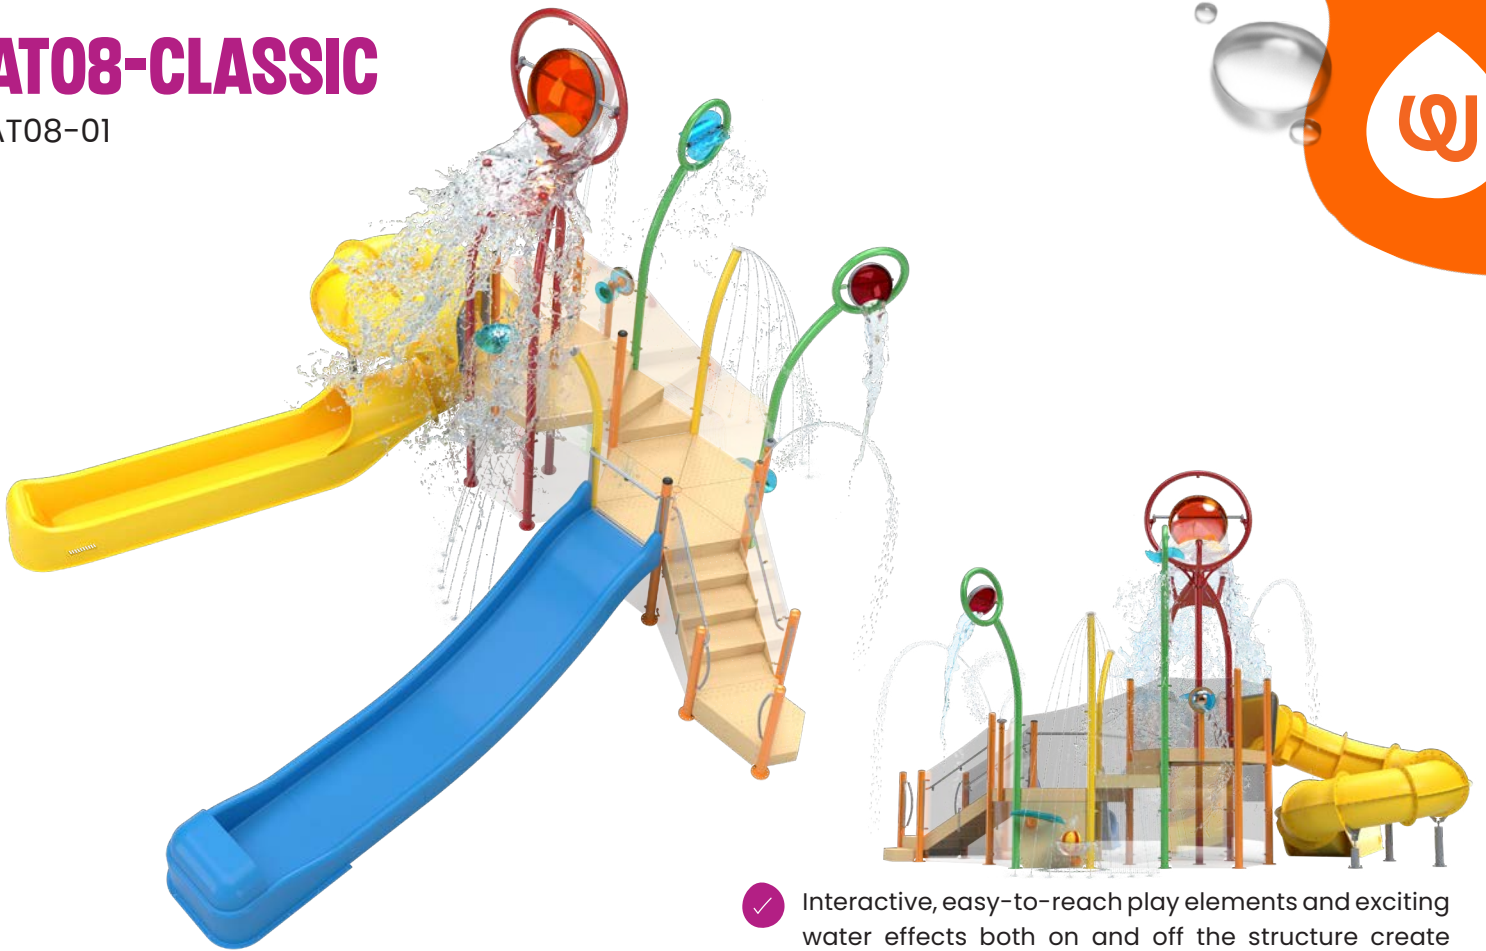

# AT08-CLASSIC

AT08-01

SEE SPECIFICATION SHEET FOR PRODUCT DATA.

✓ Interactive, easy-to-reach play elements and exciting water effects both on and off the structure create exciting adventures for waterplayers of all ages.

### PLAY OPPORTUNITIES:

With 13 exciting water features, the AT08 is a multi-level adventure tower! It includes interactive play elements, in-deck sprays, a massive overhead splash of water, and two thrilling water slides. This dynamic powerhouse delivers endless fun in a spacious yet compact design!

SLIDES	<b>2</b>
WATER FEATURES	<b>13</b>
LENGTH/WIDTH	<b>30'5" x 31'1" (9.3m x 9.5m)</b>
TOTAL HEIGHT	<b>21'8" (6.6m)</b>
TOP DECK HEIGHT	<b>6' (1.8m)</b>

**INSTALLATION**  
ZERO-DEPTH, WADING POOL & SLOPED SURFACES

**PLAYCONNECT™**  
DETACHABLE PLAY FEATURE MOUNTING SYSTEM