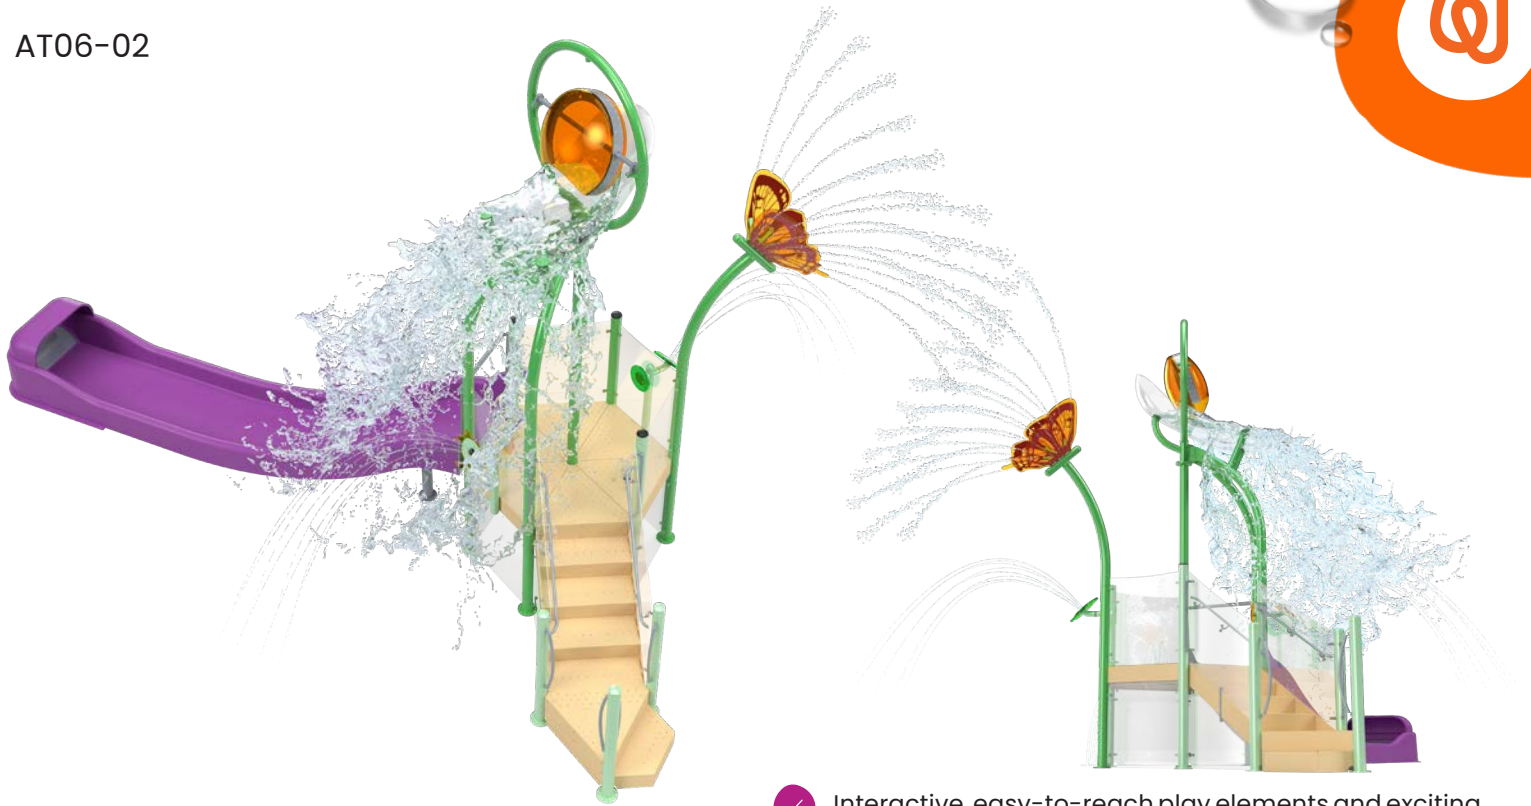

# AT06-WILDFLOWERS

AT06-02

SEE SPECIFICATION SHEET FOR PRODUCT DATA.

✓ Interactive, easy-to-reach play elements and exciting water effects both on and off the structure create exciting adventures for waterplayers of all ages.

## CATEGORY: Activity Towers

### PLAY OPPORTUNITIES:

The AT06 stands out for its perfect blend of a compact design with diverse water play elements. It delivers a mega splash, soft spray, and engaging interactive features, all within a 4' (1.2m) structure. This mix of high-energy fun and gentle water play in a space-efficient design makes it adaptable for any project!

### PLAYCONNECT™

DETACHABLE PLAY FEATURE MOUNTING SYSTEM