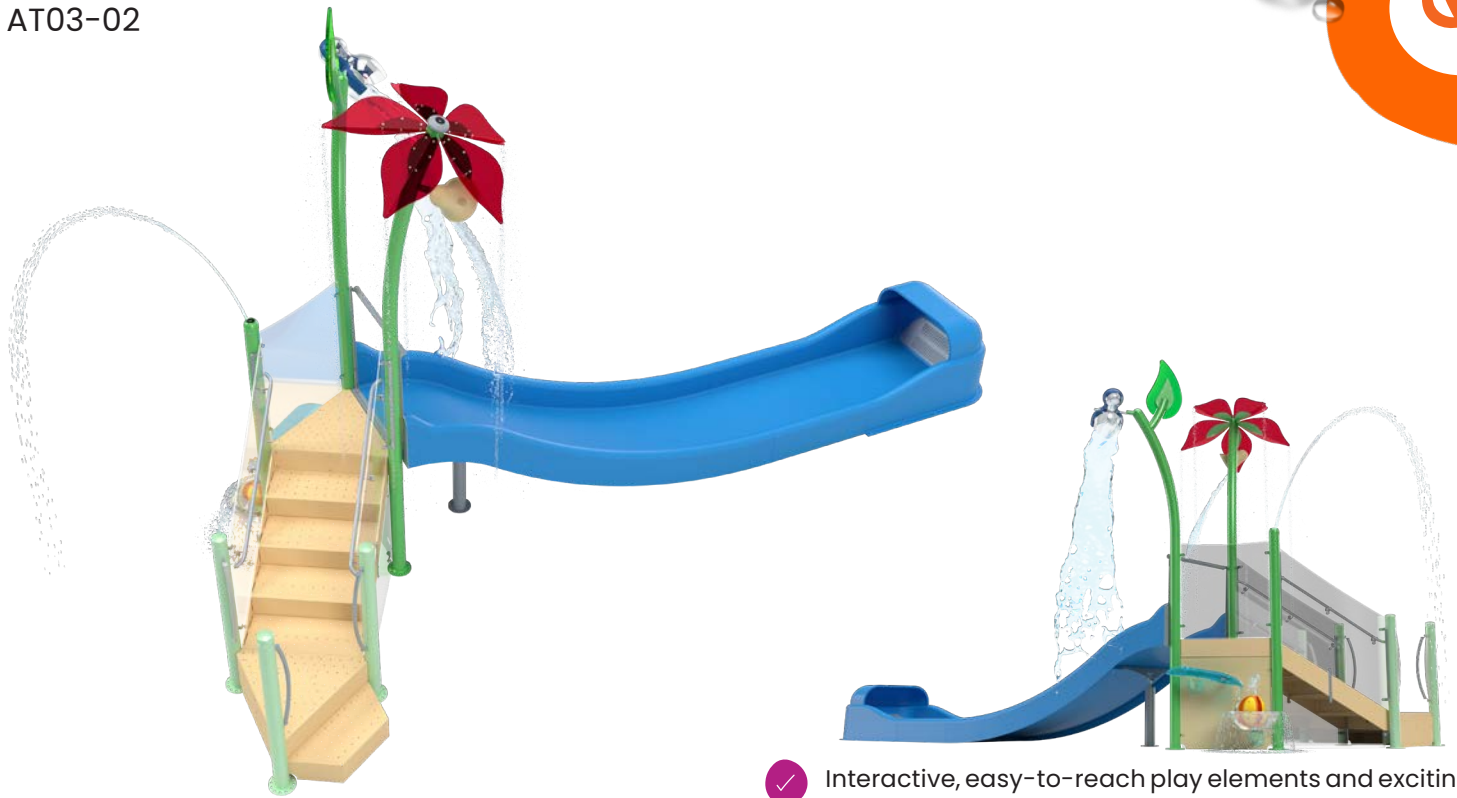

# AT03-WILDFLOWERS

AT03-02

SEE SPECIFICATION SHEET FOR PRODUCT DATA.

- ✓ Interactive, easy-to-reach play elements and exciting water effects both on and off the structure create exciting adventures for waterplayers of all ages.

## PLAY OPPORTUNITIES:

Get ready for nonstop fun with the AT03! This compact Activity Tower packs a punch, featuring a big splash on one side, soft sprays on the other, engaging ground-level activities, and a double-wide water slide. Its 4' (1.2m) deck height makes it the perfect addition to any project, ensuring excitement for everyone!

SLIDES **1**

WATER FEATURES **4**

LENGTH/WIDTH	<b>27'6" x 11'4" (8.4m x 3.6m)</b>
TOTAL HEIGHT	<b>14'10" (4.52m)</b>
TOP DECK HEIGHT	<b>4' (1.2m)</b>

### PLAYCONNECT™

DETACHABLE PLAY FEATURE MOUNTING SYSTEM