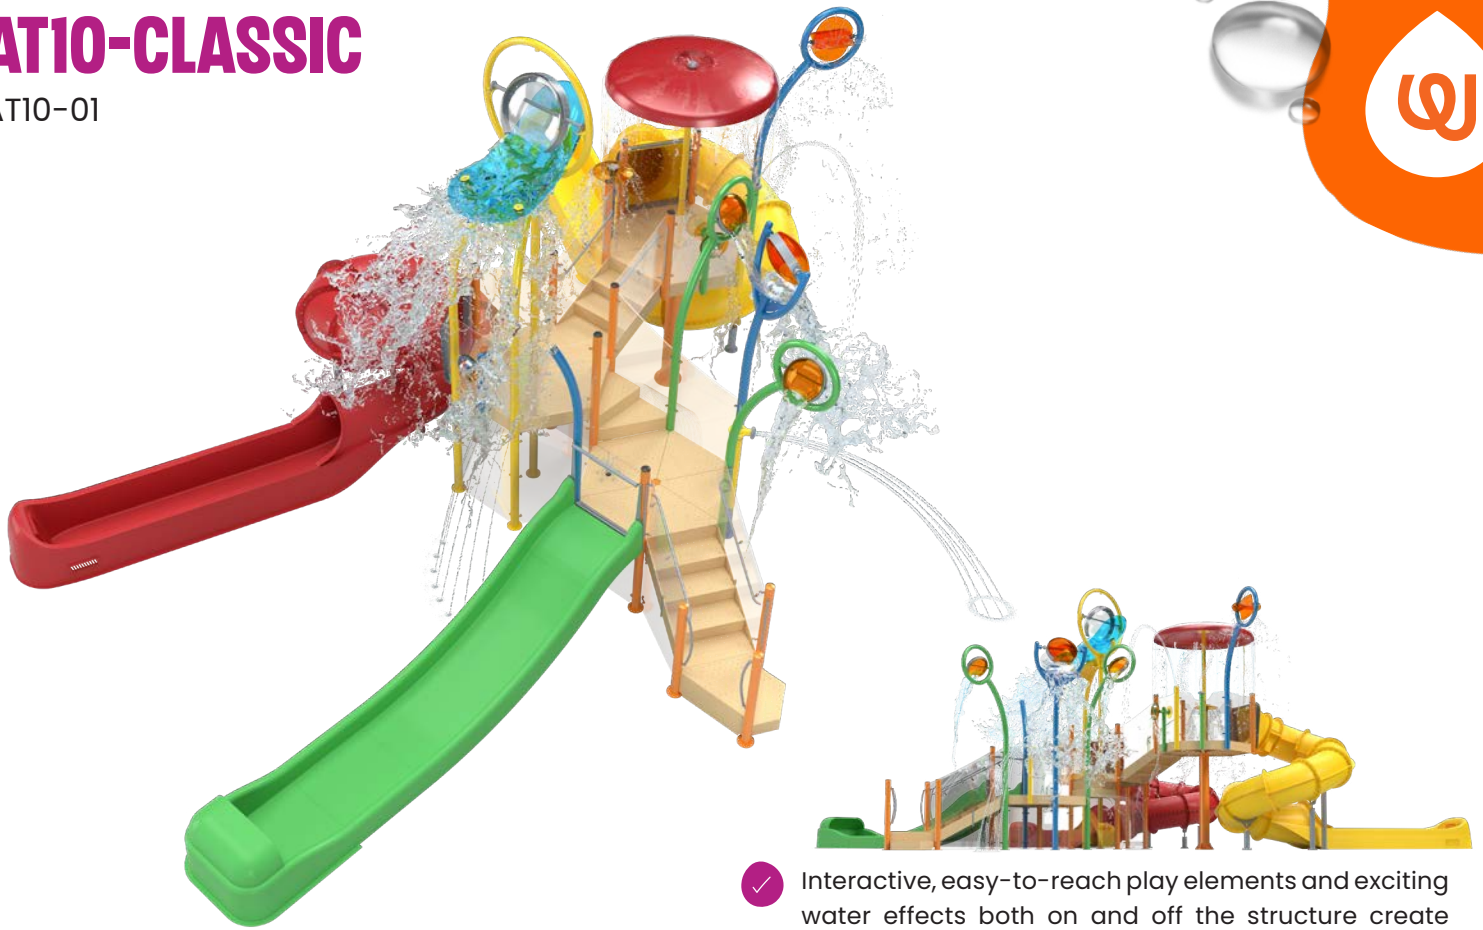

AT10-CLASSIC

AT10-01

SEE SPECIFICATION SHEET FOR PRODUCT DATA.

✓ Interactive, easy-to-reach play elements and exciting water effects both on and off the structure create exciting adventures for waterplayers of all ages.

CATEGORY: Activity Towers

PLAY OPPORTUNITIES:

An unforgettable adventure! WOW guests with an engaging play experience that is sure to become the epicentre of any space. Towering features, water slides, and multiple deck heights create excitement and encourage Waterplayers to push their abilities.

SLIDES **3**

WATER FEATURES **15**

LENGTH/WIDTH **47'1" x 39'3" (14.4m x 12m)**

TOTAL HEIGHT **21'6" (6.6m)**

TOP DECK HEIGHT **8' (2.4m)**

INSTALLATION

ZERO-DEPTH, WADING POOL & SLOPED SURFACES

PLAYCONNECT™

DETACHABLE PLAY FEATURE MOUNTING SYSTEM