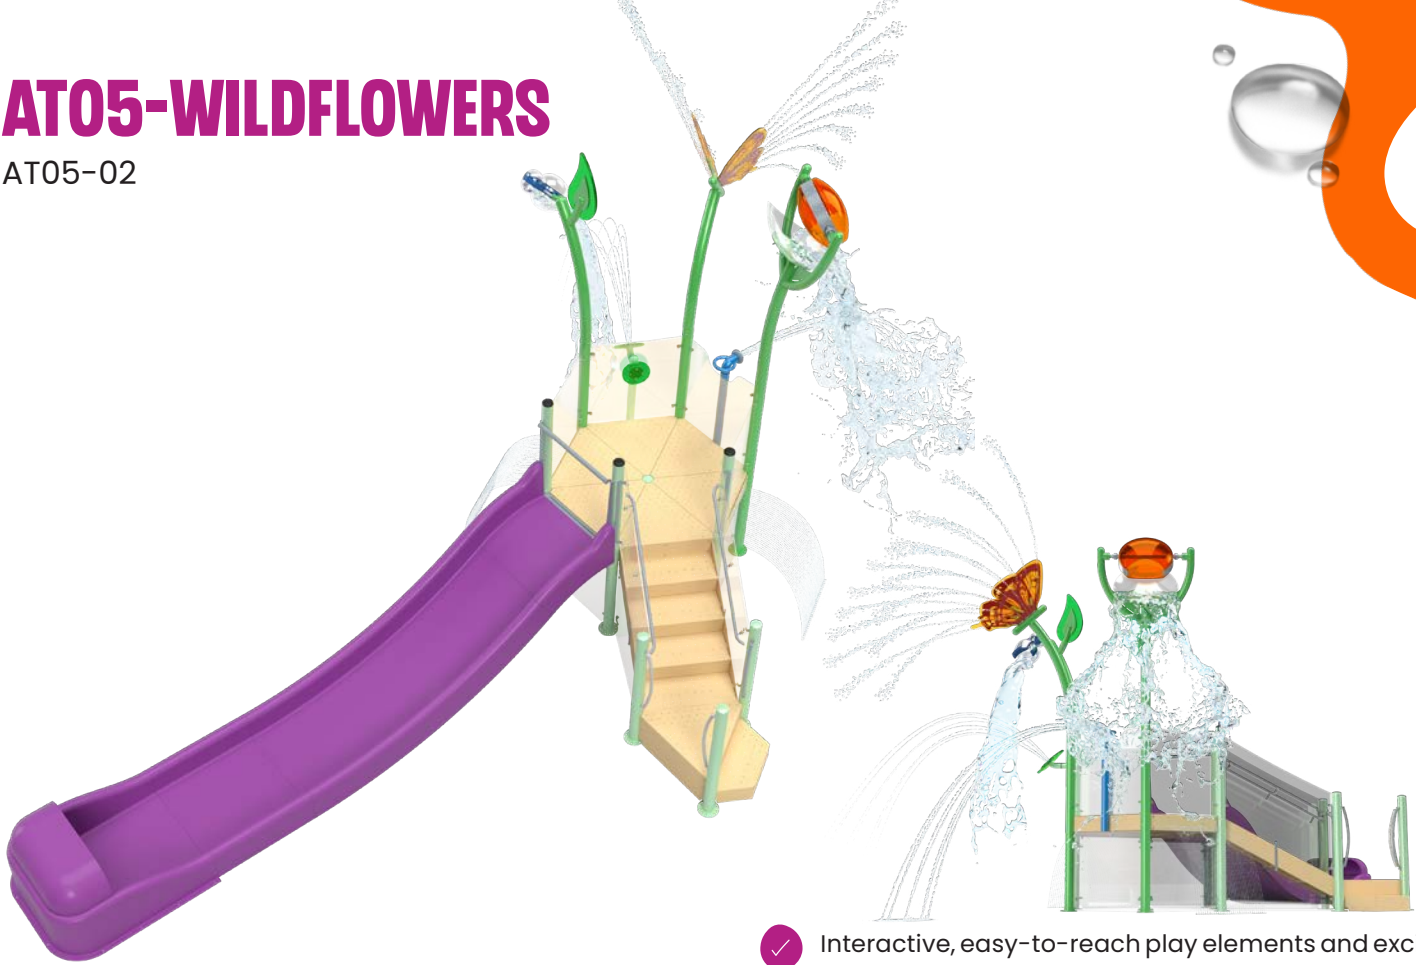

AT05-WILDFLOWERS

AT05-02

SEE SPECIFICATION SHEET FOR PRODUCT DATA.

✓ Interactive, easy-to-reach play elements and exciting water effects both on and off the structure create exciting adventures for Waterplayers of all ages.

CATEGORY: Activity Towers

PLAY OPPORTUNITIES:

The AT05 is a compact powerhouse of fun, perfectly designed to fit into any project with ease! Featuring a thrilling 4' (1.2m) double-wide water slide, hands-on spray features, and riveting overhead splashes, it invites Waterplayers to dive into exciting new discoveries and enjoy this versatile play hub!

SLIDES **1**

WATER FEATURES **7**

LENGTH/WIDTH **26'8" x 20'4" (8.1m x 6m)**

TOTAL HEIGHT **15'7" (4.7m)**

TOP DECK HEIGHT **4' (1.2m)**

INSTALLATION

ZERO-DEPTH, WADING POOL & SLOPED SURFACES

PLAYCONNECT™

DETACHABLE PLAY FEATURE MOUNTING SYSTEM