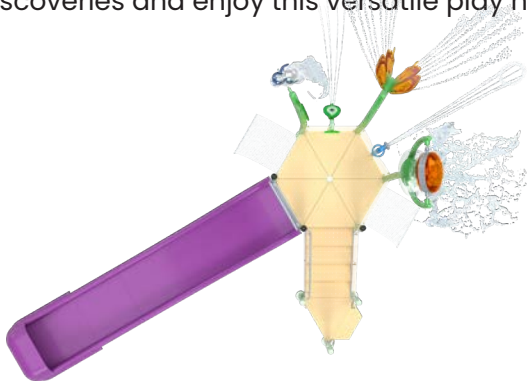

AT05-WILDFLOWERS

AT05-02

SEE SPECIFICATION SHEET FOR PRODUCT DATA.

✓ Interactive, easy-to-reach play elements and exciting water effects both on and off the structure create exciting adventures for Waterplayers of all ages.

CATEGORY: Activity Towers

PLAY OPPORTUNITIES:

The AT05 is a compact powerhouse of fun, perfectly designed to fit into any project with ease! Featuring a thrilling 4' (1.2m) double-wide water slide, hands-on spray features, and riveting overhead splashes, it invites Waterplayers to dive into exciting new discoveries and enjoy this versatile play hub!

SLIDES **1**

WATER FEATURES **7**

LENGTH/WIDTH **26'8" x 20'4" (8.1m x 6m)**

TOTAL HEIGHT **15'7" (4.7m)**

TOP DECK HEIGHT **4' (1.2m)**

INSTALLATION

ZERO-DEPTH, WADING POOL & SLOPED SURFACES

PLAYCONNECT™

DETACHABLE PLAY FEATURE MOUNTING SYSTEM