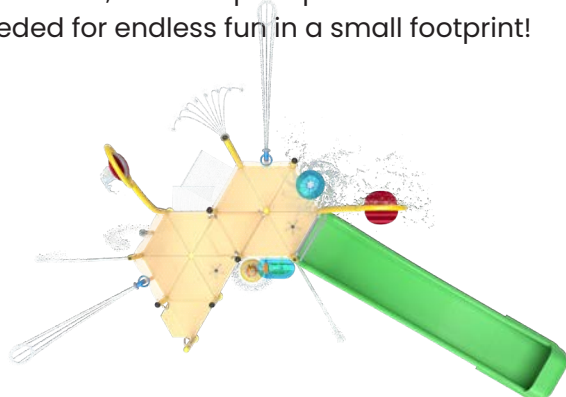

AT07-CLASSIC

AT07-01

SEE SPECIFICATION SHEET FOR PRODUCT DATA.

✓ Interactive, easy-to-reach play elements and exciting water effects both on and off the structure create exciting adventures for waterplayers of all ages.

CATEGORY: Activity Towers

PLAY OPPORTUNITIES:

With 14 unique water features, the AT07 is a multi-level tower of excitement that invites Waterplayers to climb and explore! From gentle, interactive streams and spinny splashes to cannon water fights, in-deck sprays, a huge overhead splash, and a double-wide water slide, this compact powerhouse has everything needed for endless fun in a small footprint!

SLIDES **1**

WATER FEATURES **14**

LENGTH/WIDTH	30'4" x 17'7" (9.2m x 5.4m)
TOTAL HEIGHT	14'8" (4.5m)
TOP DECK HEIGHT	4' (1.2m)

INSTALLATION

ZERO-DEPTH, WADING POOL & SLOPED SURFACES

PLAYCONNECT™

DETACHABLE PLAY FEATURE MOUNTING SYSTEM