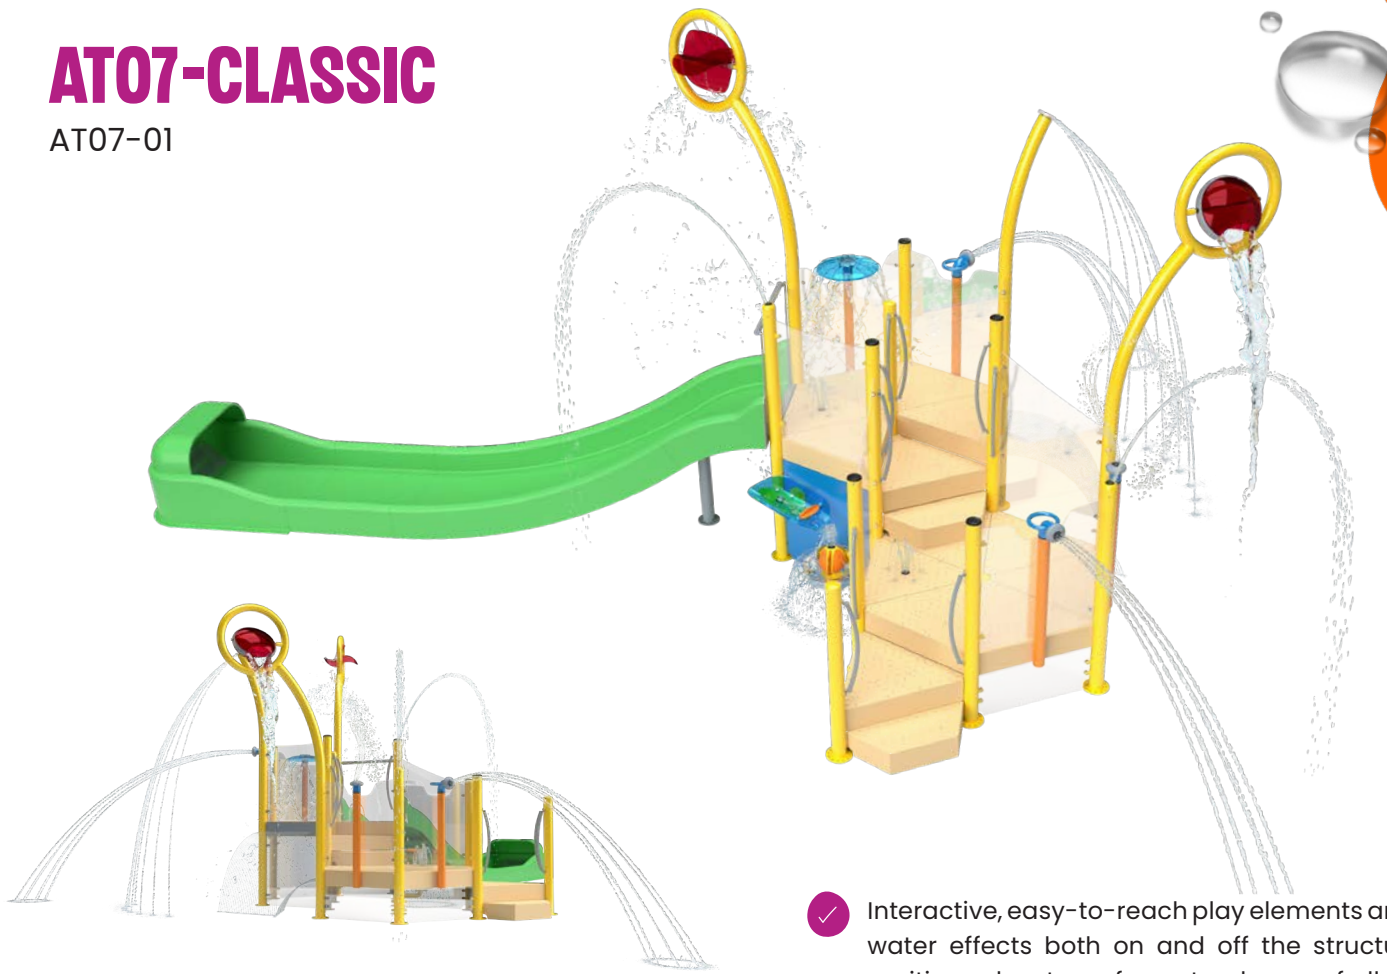

AT07-CLASSIC

AT07-01

SEE SPECIFICATION SHEET FOR PRODUCT DATA.

✓ Interactive, easy-to-reach play elements and exciting water effects both on and off the structure create exciting adventures for waterplayers of all ages.

CATEGORY: Activity Towers

PLAY OPPORTUNITIES:

With 14 unique water features, the AT07 is a multi-level tower of excitement that invites Waterplayers to climb and explore! From gentle, interactive streams and spinny splashes to cannon water fights, in-deck sprays, a huge overhead splash, and a double-wide water slide, this compact powerhouse has everything needed for endless fun in a small footprint!

SLIDES **1**

WATER FEATURES **14**

LENGTH/WIDTH	30'4" x 17'7" (9.2m x 5.4m)
TOTAL HEIGHT	14'8" (4.5m)
TOP DECK HEIGHT	4' (1.2m)

INSTALLATION

ZERO-DEPTH, WADING POOL & SLOPED SURFACES

PLAYCONNECT™

DETACHABLE PLAY FEATURE MOUNTING SYSTEM