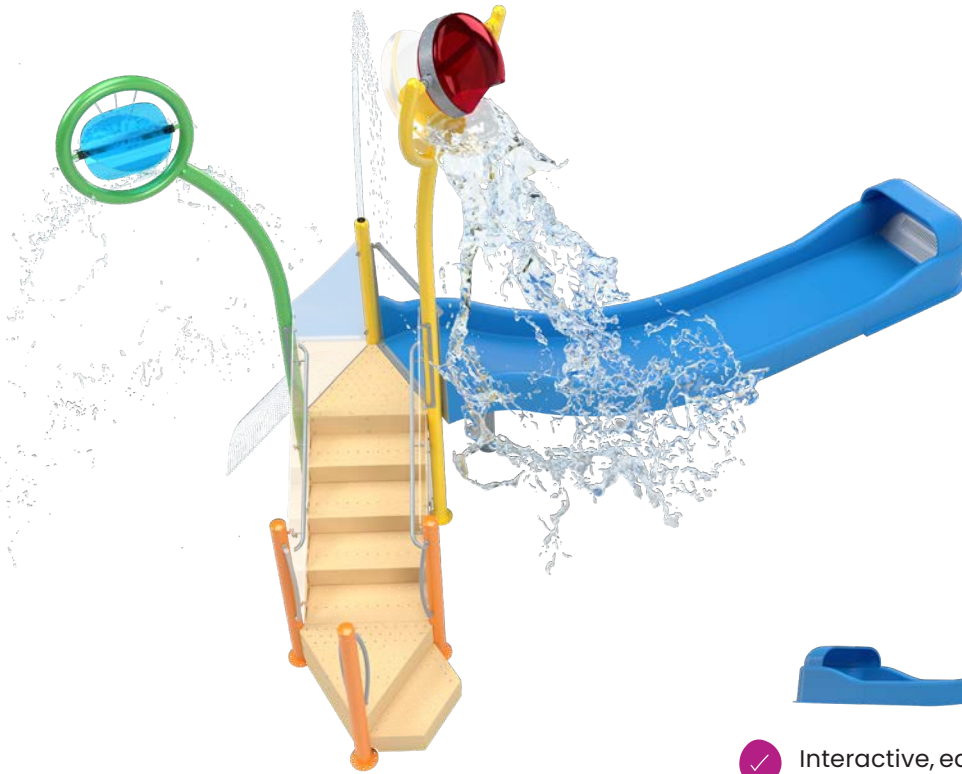

AT02-CLASSIC

AT02-01

SEE SPECIFICATION SHEET FOR PRODUCT DATA.

- ✓ Interactive, easy-to-reach play elements and exciting water effects both on and off the structure create exciting adventures for waterplayers of all ages.

CATEGORY: Activity Towers

PLAY OPPORTUNITIES:

The AT02 is a compact Activity Tower that combines a big splash on one side, gentle sprays on the other, and a double-wide water slide. With its exciting 4' (1.2m) deck height, it's a perfect fit for any project, delivering fun for all!

SLIDES **1**

WATER FEATURES **4**

LENGTH/WIDTH	27'6" x 9'8" (8.4m x 3m)
TOTAL HEIGHT	15'7" (4.8m)
TOP DECK HEIGHT	4' (1.2m)

INSTALLATION

ZERO-DEPTH, WADING POOL & SLOPED SURFACES

PLAYCONNECT™

DETACHABLE PLAY FEATURE MOUNTING SYSTEM