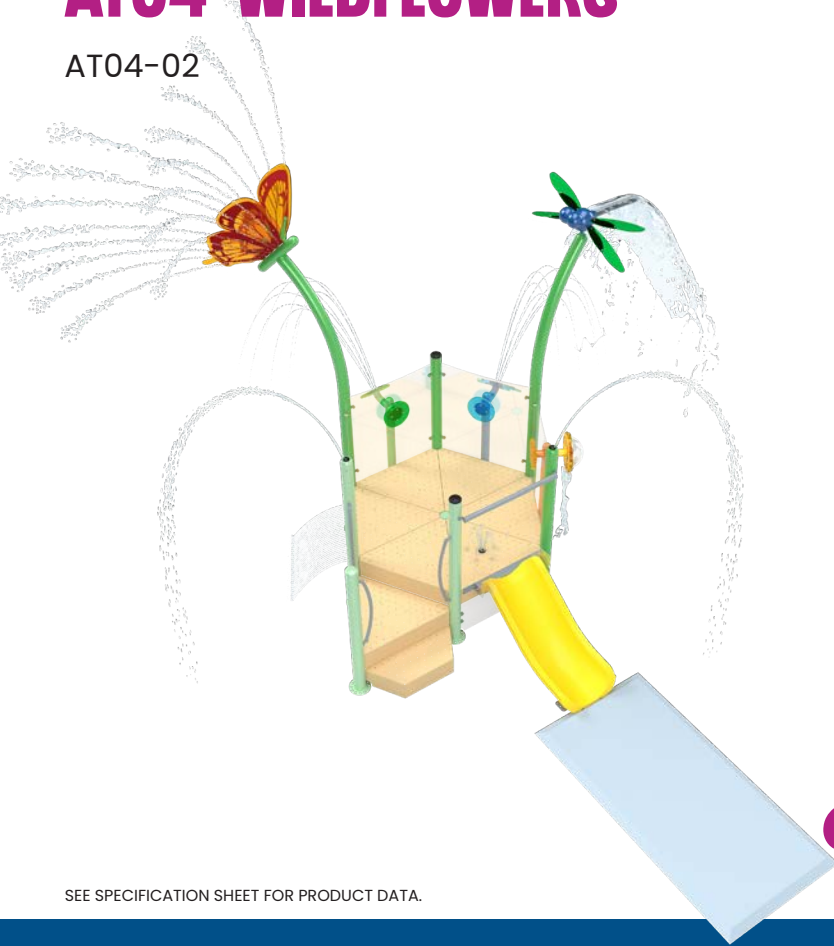

AT04-WILDFLOWERS

AT04-02

✓ Interactive, easy-to-reach play elements and exciting water effects both on and off the structure create exciting adventures for waterplayers of all ages.

SEE SPECIFICATION SHEET FOR PRODUCT DATA.

CATEGORY: Activity Towers

PLAY OPPORTUNITIES:

The compact size of the AT04 allows these neatly packed play structures to fit easily into any project. A low-height 2' (0.6m) water slide and fascinating spray encounters invite even the smallest Waterplayer to make new discoveries and engage in immersive play.

SLIDES **1**

WATER FEATURES **9**

LENGTH/WIDTH	21'8" x 12'9" (6.6m x 3.9m)
TOTAL HEIGHT	12'8" (3.86m)
TOP DECK HEIGHT	2' (0.6m)

INSTALLATION

ZERO-DEPTH, WADING POOL & SLOPED SURFACES

PLAYCONNECT™

DETACHABLE PLAY FEATURE MOUNTING SYSTEM