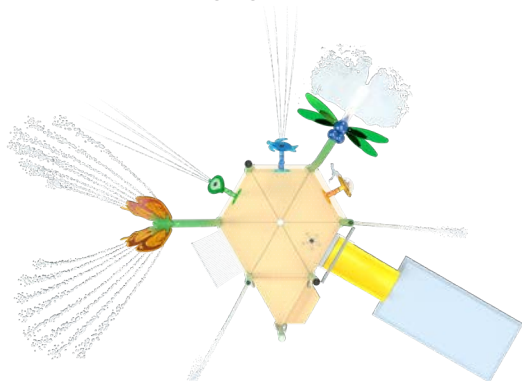

AT04-WILDFLOWERS

AT04-02

✓ Interactive, easy-to-reach play elements and exciting water effects both on and off the structure create exciting adventures for waterplayers of all ages.

SEE SPECIFICATION SHEET FOR PRODUCT DATA.

CATEGORY: Activity Towers

PLAY OPPORTUNITIES:

The compact size of the AT04 allows these neatly packed play structures to fit easily into any project. A low-height 2' (0.6m) water slide and fascinating spray encounters invite even the smallest Waterplayer to make new discoveries and engage in immersive play.

SLIDES **1**

WATER FEATURES **9**

LENGTH/WIDTH	21'8" x 12'9" (6.6m x 3.9m)
TOTAL HEIGHT	12'8" (3.86m)
TOP DECK HEIGHT	2' (0.6m)

INSTALLATION

ZERO-DEPTH, WADING POOL & SLOPED SURFACES

PLAYCONNECT™

DETACHABLE PLAY FEATURE MOUNTING SYSTEM