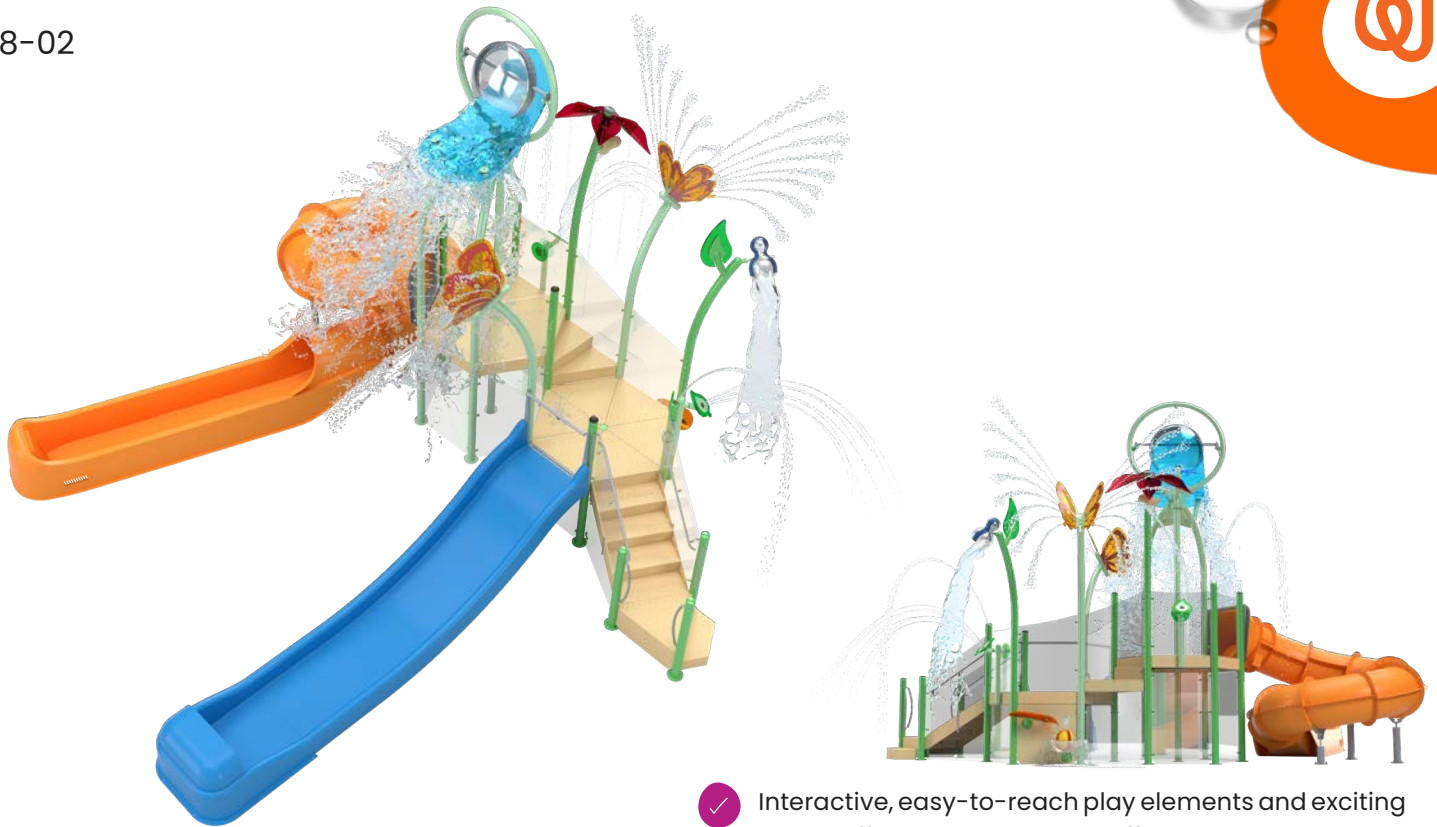

AT08-WILDFLOWERS

AT08-02

SEE SPECIFICATION SHEET FOR PRODUCT DATA.

✓ Interactive, easy-to-reach play elements and exciting water effects both on and off the structure create exciting adventures for waterplayers of all ages.

CATEGORY: Activity Towers

PLAY OPPORTUNITIES:

With 13 exciting water features, the AT08 is a multi-level adventure tower! It includes interactive play elements, in-deck sprays, a massive overhead splash of water, and two thrilling water slides. This dynamic powerhouse delivers endless fun in a spacious yet compact design!

SLIDES **2**

WATER FEATURES **13**

LENGTH/WIDTH **30'5" x 30'11" (9.3m x 9.4m)**

TOTAL HEIGHT **21'6" (6.6m)**

TOP DECK HEIGHT **6' (1.8m)**

INSTALLATION

ZERO-DEPTH, WADING POOL & SLOPED SURFACES

PLAYCONNECT™

DETACHABLE PLAY FEATURE MOUNTING SYSTEM