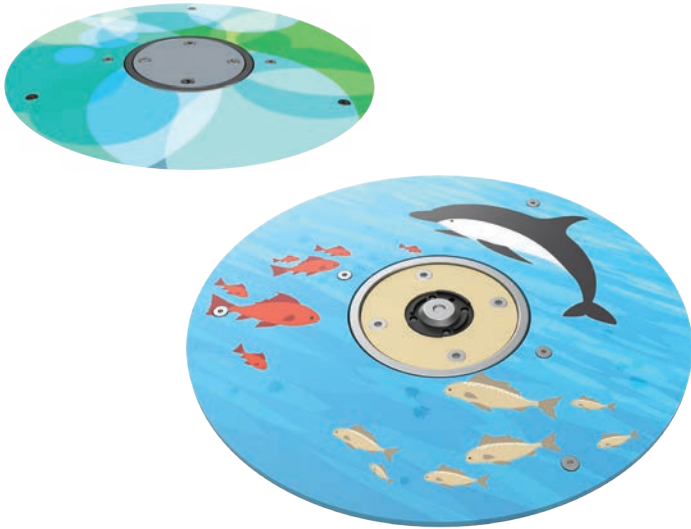

PLAYPHASE™ SMALL GRAPHIC PLATE

0011-0268

See Specification Sheet for product data.

WATER EFFECT

N/A

INSTALLATION

ZERO-DEPTH

PLAYPHASE™

DETACHABLE MOUNTING SYSTEM

PLAY OPPORTUNITIES:

Enhance your adventure with a themed graphic plate that surrounds your playPHASE™ Small Ground Sprays and foot activator!

*Graphic plate only.

COGNITIVE

CREATIVE

Play is fundamental in childhood development, health and wellbeing. Waterplay products are designed using research that supports cognitive, social and emotional, creative and physical growth. The above icons represent the leading attributes associated with this play feature.