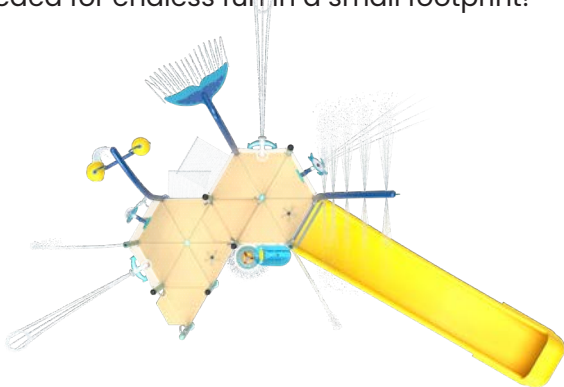

AT07-OCEANA

AT07-03

SEE SPECIFICATION SHEET FOR PRODUCT DATA.

✓ Interactive, easy-to-reach play elements and exciting water effects both on and off the structure create exciting adventures for waterplayers of all ages.

CATEGORY: Activity Towers

PLAY OPPORTUNITIES:

With 14 unique water features, the AT07 is a multi-level tower of excitement that invites Waterplayers to climb and explore! From gentle, interactive streams and spiny splashes to cannon water fights, in-deck sprays, a huge overhead splash, and a double-wide water slide, this compact powerhouse has everything needed for endless fun in a small footprint!

SLIDES	1
WATER FEATURES	14
LENGTH/WIDTH	30'1" x 20'9" (9.2m x 6.3m)
TOTAL HEIGHT	14'8" (4.5m)
TOP DECK HEIGHT	4' (1.2m)

INSTALLATION

ZERO-DEPTH, WADING POOL & SLOPED SURFACES

PLAYCONNECT™

DETACHABLE PLAY FEATURE MOUNTING SYSTEM