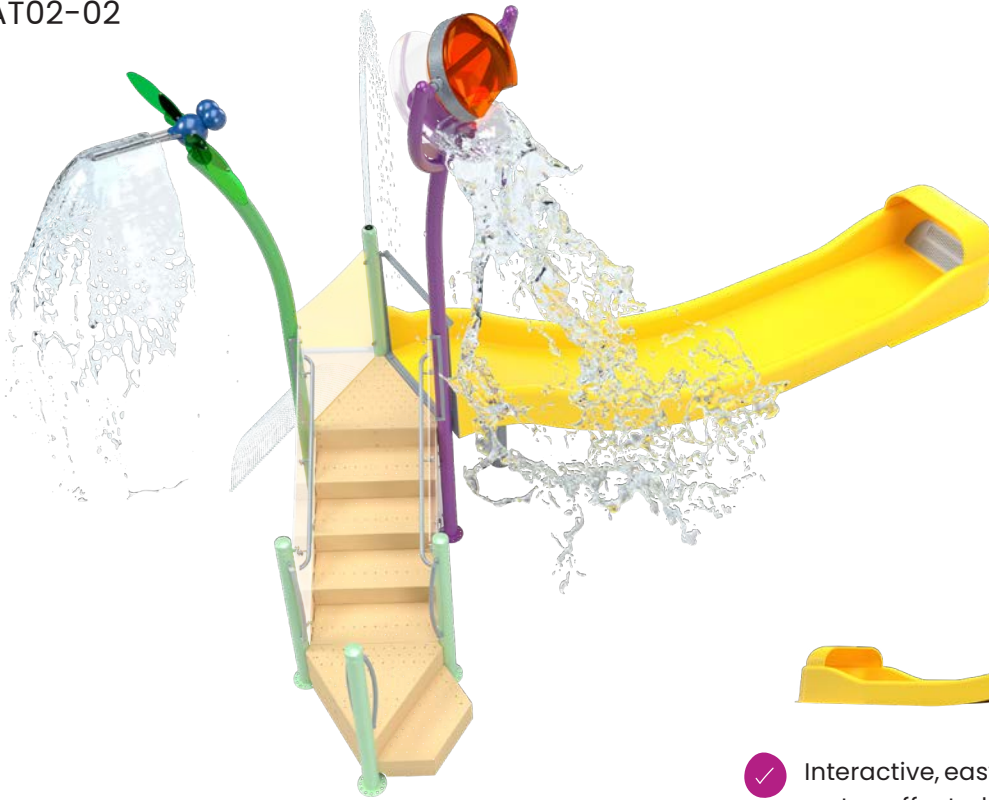

AT02-WILDFLOWERS

AT02-02

SEE SPECIFICATION SHEET FOR PRODUCT DATA.

- ✓ Interactive, easy-to-reach play elements and exciting water effects both on and off the structure create exciting adventures for waterplayers of all ages.

CATEGORY: Activity Towers

PLAY OPPORTUNITIES:

The AT02 is a compact Activity Tower that combines a big splash on one side, gentle sprays on the other, and a double-wide water slide. With its exciting 4' (1.2m) deck height, it's a perfect fit for any project, delivering fun for all!

SLIDES **1**

WATER FEATURES **4**

LENGTH/WIDTH	27'6" x 10'7" (8.4m x 3.2m)
TOTAL HEIGHT	15'7" (4.8m)
TOP DECK HEIGHT	4' (1.2m)

INSTALLATION

ZERO-DEPTH, WADING POOL & SLOPED SURFACES

PLAYCONNECT™

DETACHABLE PLAY FEATURE MOUNTING SYSTEM