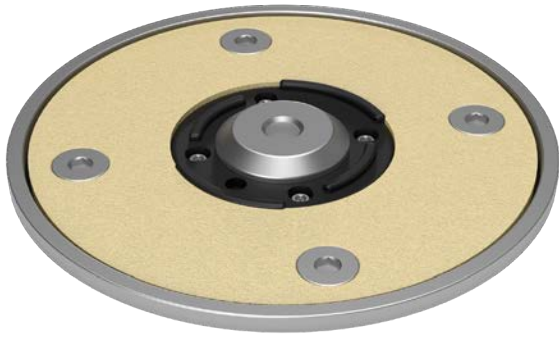

PLAYPHASE FOOT ACTIVATOR

0011-5446

Optimize water use and maximize play value with Waterplay's on demand button activators. A perfect solutions for reducing water consumption while creating a dynamic play experience. **STEP** to start the flow of water.

See Specification Sheet for product data.

WATER EFFECT

N/A

INSTALLATION

ZERO-DEPTH

PLAYPHASE™

DETACHABLE MOUNTING SYSTEM

PLAY OPPORTUNITIES:

It all starts with a touch of a foot! This activator is on the ground for hands-free activation. With a low profile, this activator is perfect for small spaces and encourages users to consider space and place by bringing activity to the ground.

COGNITIVE

SOCIAL

PHYSICAL

Play is fundamental in childhood development, health and wellbeing. Waterplay products are designed using research that supports cognitive, social and emotional, creative and physical growth. The above icons represent the leading attributes associated with this play feature.