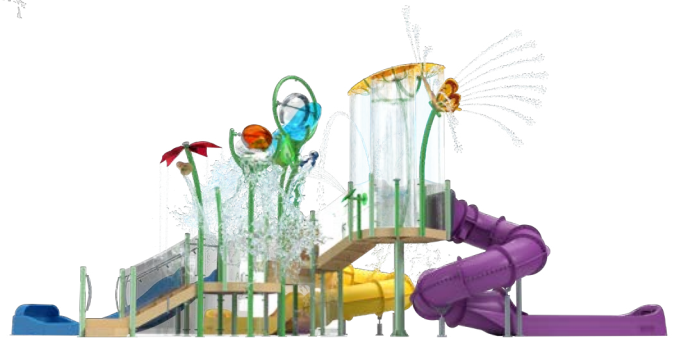

# AT10-WILDFLOWERS

AT10-02

✓ Interactive, easy-to-reach play elements and exciting water effects both on and off the structure create exciting adventures for waterplayers of all ages.

SEE SPECIFICATION SHEET FOR PRODUCT DATA.

## PLAY OPPORTUNITIES:

An unforgettable adventure! WOW guests with an engaging play experience that is sure to become the epicentre of any space. Towering features, water slides, and multiple deck heights create excitement and encourage Waterplayers to push their abilities.

SLIDES **3**

WATER FEATURES **15**

LENGTH/WIDTH	<b>47'1" x 39'3" (14.4m x 12m)</b>
TOTAL HEIGHT	<b>21'6" (6.6m)</b>
TOP DECK HEIGHT	<b>8' (2.4m)</b>