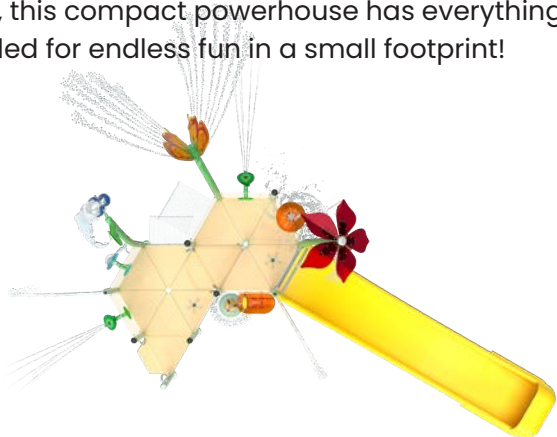

AT07-WILDFLOWERS

AT07-02

SEE SPECIFICATION SHEET FOR PRODUCT DATA.

✓ Interactive, easy-to-reach play elements and exciting water effects both on and off the structure create exciting adventures for waterplayers of all ages.

CATEGORY: Activity Towers

PLAY OPPORTUNITIES:

With 14 unique water features, the AT07 is a multi-level tower of excitement! From gentle, interactive streams and spiny splashes to cannon water fights, in-deck sprays, a huge overhead splash, and a double-wide water slide, this compact powerhouse has everything needed for endless fun in a small footprint!

SLIDES **1**

WATER FEATURES **14**

LENGTH/WIDTH	30'1" x 20'4" (9.2m x 6.24m)
TOTAL HEIGHT	14'8" (4.5m)
TOP DECK HEIGHT	4' (1.2m)

INSTALLATION

ZERO-DEPTH, WADING POOL & SLOPED SURFACES

PLAYCONNECT™

DETACHABLE PLAY FEATURE MOUNTING SYSTEM