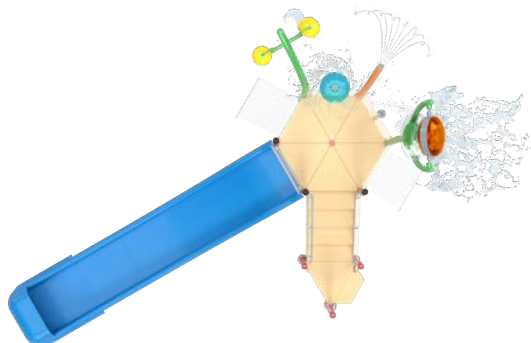

AT05-CLASSIC

AT05-01

✓ Interactive, easy-to-reach play elements and exciting water effects both on and off the structure create exciting adventures for Waterplayers of all ages.

SEE SPECIFICATION SHEET FOR PRODUCT DATA.

CATEGORY: Activity Towers

PLAY OPPORTUNITIES:

The AT05 is a compact powerhouse of fun, perfectly designed to fit into any project with ease! Featuring a thrilling 4' (1.2m) double-wide water slide, hands-on spray features, and riveting overhead splashes, it invites Waterplayers to dive into exciting new discoveries and enjoy this versatile play hub!

SLIDES **1**

WATER FEATURES **7**

LENGTH/WIDTH	26'8" x 19'9" (8.1m x 6m)
TOTAL HEIGHT	15'7" (4.7m)
TOP DECK HEIGHT	4' (1.2m)

INSTALLATION

ZERO-DEPTH, WADING POOL & SLOPED SURFACES

PLAYCONNECT™

DETACHABLE PLAY FEATURE MOUNTING SYSTEM